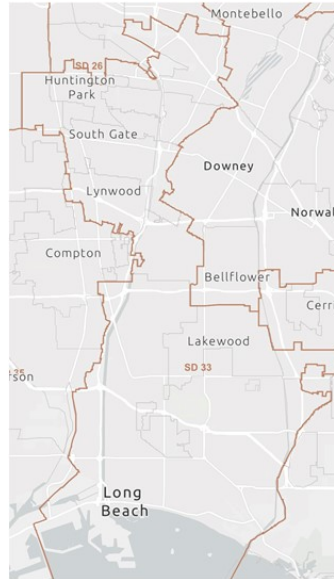

CD 42: Long Beach, Signal Hill, Catalina Island, San Clemente Island, Lakewood, Bellflower, Downey, Bell Gardens, Commerce, Cudahy, Bell, Maywood, Huntington Park, Vernon, Walnut Park-Florence-Graham-Nadeau (Unincorporated LA County).

CD 44:
Long Beach, Lakewood, Lynwood, Southgate, Carson, LA (San Pedro).

SD 33:

Long Beach, Signal Hill, Catalina Island, San Clemente Island, Lakewood, Paramount, Lynwood, South Gate, Huntington Park, Maywood, Bell Gardens, Bell, Cudahy, Commerce.

AD 69: Long Beach, Signal Hill, Catalina Island, San Clemente Island, Lakewood, Carson