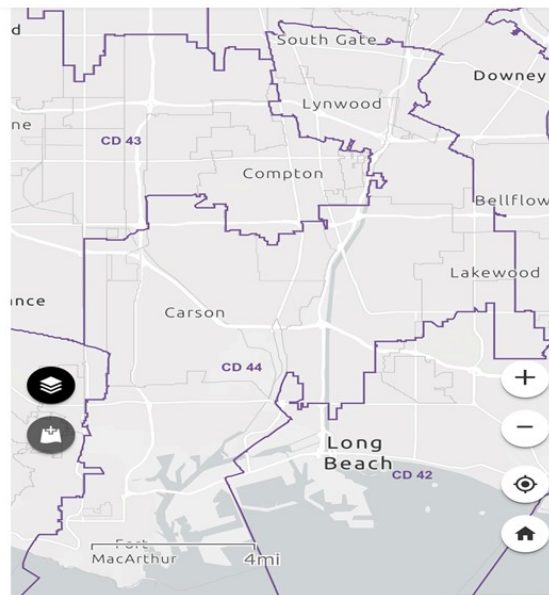

CD 42: Long Beach, Signal Hill, Catalina Island, San Clemente Island, Lakewood, Bellflower, Downey, Bell Gardens, Commerce, Cudahy, Bell, Maywood, Huntington Park, Vernon, Walnut Park-Florence-Graham-Nadeau (Unincorporated LA County).

CD 44:
Long Beach, Lakewood, Lynwood, Southgate, Carson, LA (San Pedro).

SD 33:

Long Beach, Signal Hill, Catalina Island, San Clemente Island, Lakewood, Paramount, Lynwood, South Gate, Huntington Park, Maywood, Bell Gardens, Bell, Cudahy, Commerce.

AD 69: Long Beach, Signal Hill, Catalina Island, San Clemente Island, Lakewood, Carson