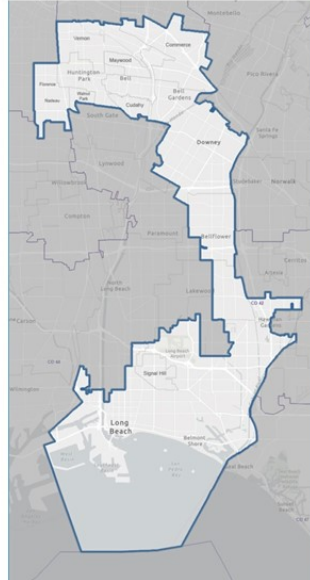

CD 42: Long Beach, Signal Hill, Catalina Island, San Clemente Island, Lakewood, Bellflower, Downey, Bell Gardens, Commerce, Cudahy, Bell, Maywood, Huntington Park, Vernon, Walnut Park-Florence-Graham-Nadeau (Unincorporated LA County).

CD 44:
Long Beach, Lakewood, Lynwood, Southgate, Carson, LA (San Pedro).

SD 33:

Long Beach, Signal Hill, Catalina Island, San Clemente Island, Lakewood, Paramount, Lynwood, South Gate, Huntington Park, Maywood, Bell Gardens, Bell, Cudahy, Commerce.

AD 69: Long Beach, Signal Hill, Catalina Island, San Clemente Island, Lakewood, Carson